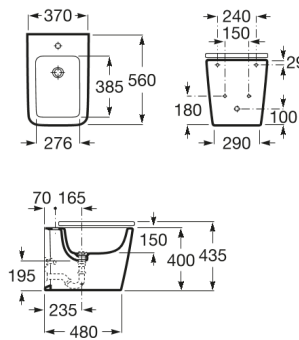

INSPIRA

SQUARE - Back to wall vitreous china bidet

DIMENSIONS

Length 370 mm
 Width 560 mm
 Height 400 mm

COLOURS AND FINISHES

00 White

PRICE (VAT INCLUDED)

£674.77

TECHNICAL DRAWINGS

FEATURES

- Back-to-wall
- Bidet capacity (l): 7.5
- Cover: Cover not included
- Distance between water inlets (mm): 150
- Fixing kit: Included
- Installation type: Floor-standing
- Shape: Square
- Taphole configuration: 1 taphole
- Water inlet height (mm): 180